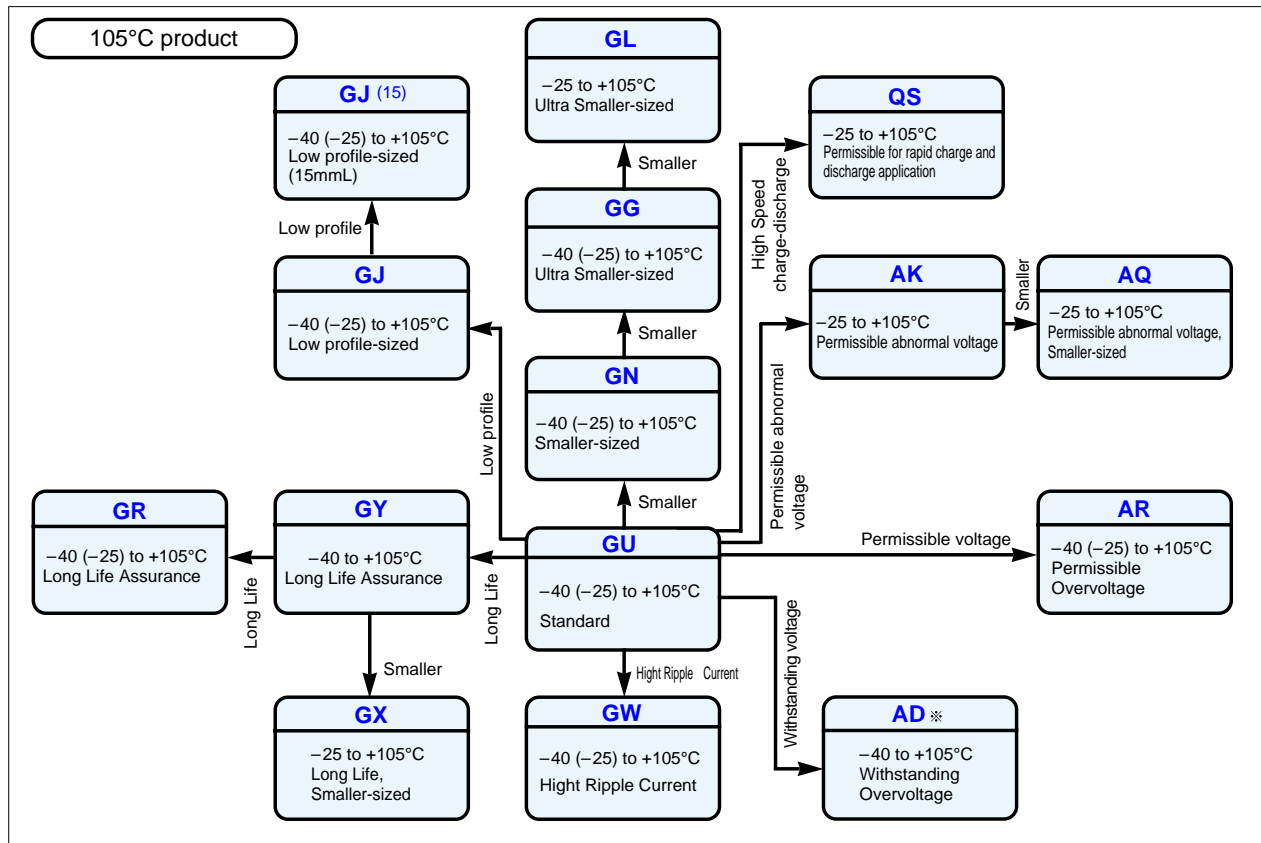

## Large Can Aluminum Electrolytic Capacitors

\* Products which are scheduled to be discontinued.  
Not recommended for new designs